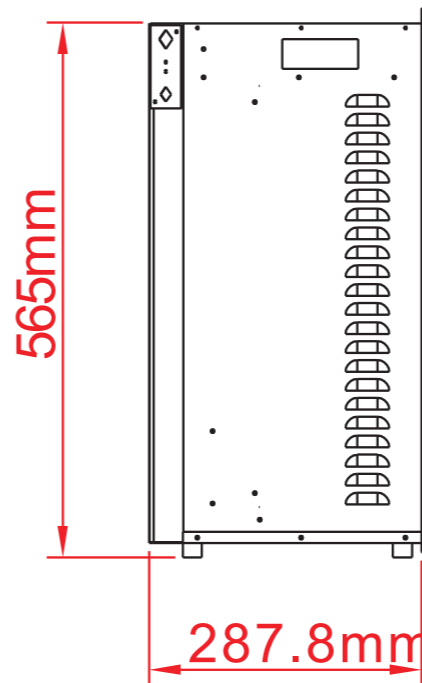

TECHNICAL SPECIFICATIONS

VOLTS	120V 60Hz	
AMPS	10	
WATTS	1465 W	
HEATER	HIGH	1465 watts
	LOW	600 watts
NO HEATER	22 watts	
LAMPS	TYPE	LED
	WATTS	
	TOTAL WATTS	22 watts
ROTOR MOTOR	1 at 5 watts	
HEIGHT,WIDTH,DEPTH	22 1/4" x 31 3/4" x 11 3/8"	
GLASS VIEWING OPENING	17 1/2" X 29 7/8"	
GLASS SIZE	18 1/4" X 30 3/8"	
SHIPPING SIZE	24 5/8" x 36 3/4" x 14 5/8"	
SHIPPING WEIGHT	78 lbs	
	UNIT	60.6 lbs
	GLASS FRONT	Included
PLUG LOCATION	Left Side	
CORD LENGTH	76"	
APPROX. HEATING AREA	400 sq ft	

SERIES	MODEL		REV
TRADITIONAL	TRD-33		1
SCALE 1"=1'-0"	DATE: 8/5/2019	SHEET 1 OF 1	

TECHNICAL SPECIFICATIONS

VOLTS	120V 60Hz	
AMPS	10	
WATTS	1465 W	
HEATER	HIGH	1465 watts
	LOW	600 watts
NO HEATER	22 watts	
LAMPS	TYPE	LED
	WATTS	
	TOTAL WATTS	22 watts
ROTOR MOTOR	1 at 5 watts	
HEIGHT,WIDTH,DEPTH	56.5 x 80.7 x 28.8 cm	
GLASS VIEWING OPENING	44.4 X 75.9 cm	
GLASS SIZE	46.2 X 77.1 cm	
SHIPPING SIZE	62.5 x 93.2 x 37 cm	
SHIPPING WEIGHT	35.4 Kgs	
	UNIT	27.5 Kgs
GLASS FRONT	Included	
PLUG LOCATION	Left Side	
CORD LENGTH	193 cm	
APPROX. HEATING AREA	37 sqm	

SERIES TRADITIONAL	MODEL TRD-33		REV 1
SCALE 1:12	DATE: 8/5/2019		SHEET 1 OF 1