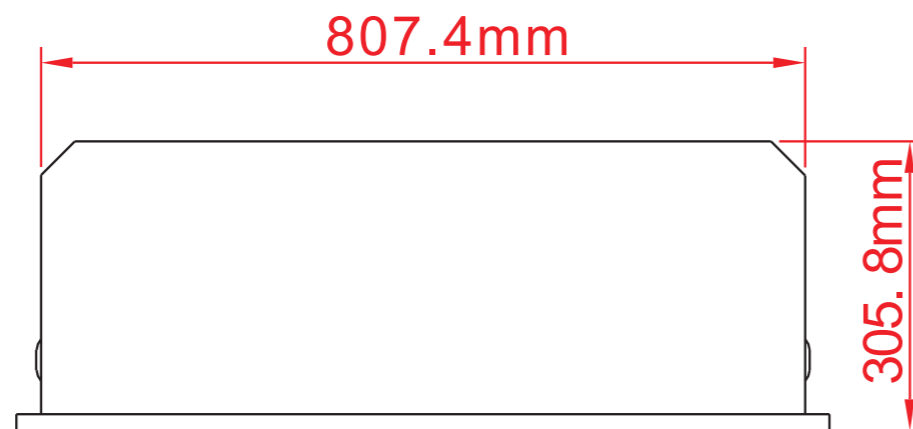

TECHNICAL SPECIFICATIONS

VOLTS	120V 60Hz	
AMPS	10	
WATTS	1465 W	
HEATER	HIGH	1465 watts
	LOW	600 watts
NO HEATER	22 watts	
LAMPS	TYPE	LED
	WATTS	
	TOTAL WATTS	22 watts
ROTOR MOTOR	1 at 5 watts	
HEIGHT,WIDTH,DEPTH	22 1/4" x 31 3/4" x 11 3/8"	
GLASS VIEWING OPENING	17 1/2" X 29 7/8"	
GLASS SIZE	18 1/4" X 30 3/8"	
SHIPPING SIZE	24 5/8" x 36 3/4" x 14 5/8"	
SHIPPING WEIGHT	78 lbs	
	UNIT	60.6 lbs
	GLASS FRONT	Included
PLUG LOCATION	Left Side	
CORD LENGTH	76"	
APPROX. HEATING AREA	400 sq ft	

SERIES	MODEL		REV
TRADITIONAL	TRD-33		1
SCALE 1"=1'-0"	DATE: 8/5/2019	SHEET 1 OF 1	

TECHNICAL SPECIFICATIONS

VOLTS	120V 60Hz	
AMPS	10	
WATTS	1465 W	
HEATER	HIGH	1465 watts
	LOW	600 watts
NO HEATER	22 watts	
LAMPS	TYPE	LED
	WATTS	
	TOTAL WATTS	22 watts
ROTOR MOTOR	1 at 5 watts	
HEIGHT,WIDTH,DEPTH	56.5 x 80.7 x 28.8 cm	
GLASS VIEWING OPENING	44.4 X 75.9 cm	
GLASS SIZE	46.2 X 77.1 cm	
SHIPPING SIZE	62.5 x 93.2 x 37 cm	
SHIPPING WEIGHT	35.4 Kgs	
	UNIT	27.5 Kgs
GLASS FRONT	Included	
PLUG LOCATION	Left Side	
CORD LENGTH	193 cm	
APPROX. HEATING AREA	37 sqm	

SERIES TRADITIONAL	MODEL TRD-33		REV 1
SCALE 1:12	DATE: 8/5/2019		SHEET 1 OF 1