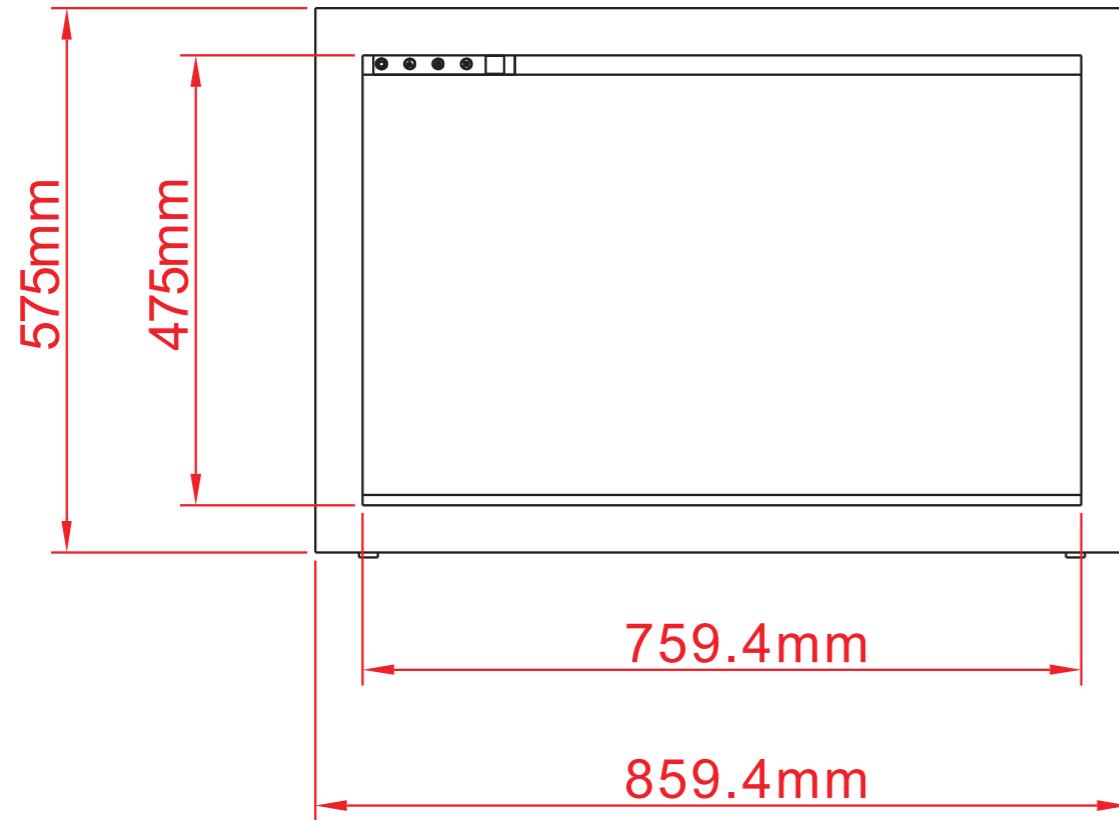

TECHNICAL SPECIFICATIONS

VOLTS	120V 60Hz	
AMPS	10	
WATTS	1465 W	
HEATER	HIGH	1465 watts
	LOW	600 watts
NO HEATER	22 watts	
LAMPS	TYPE	LED
	WATTS	
	TOTAL WATTS	22 watts
ROTOR MOTOR	1 at 5 watts	
HEIGHT,WIDTH,DEPTH	22 1/4" x 31 3/4" x 11 3/8"	
GLASS VIEWING OPENING	17 1/2" X 29 7/8"	
GLASS SIZE	18 1/4" X 30 3/8"	
SHIPPING SIZE	24 5/8" x 36 3/4" x 14 5/8"	
SHIPPING WEIGHT	78 lbs	
	UNIT	60.6 lbs
	GLASS FRONT	Included
PLUG LOCATION	Left Side	
CORD LENGTH	76"	
APPROX. HEATING AREA	400 sq ft	

SERIES	MODEL		REV
TRADITIONAL	TRD-33		1
SCALE 1"=1'-0"	DATE: 8/5/2019	SHEET 1 OF 1	

TECHNICAL SPECIFICATIONS

VOLTS	120V 60Hz	
AMPS	10	
WATTS	1465 W	
HEATER	HIGH	1465 watts
	LOW	600 watts
NO HEATER	22 watts	
LAMPS	TYPE	LED
	WATTS	
	TOTAL WATTS	22 watts
ROTOR MOTOR	1 at 5 watts	
HEIGHT,WIDTH,DEPTH	56.5 x 80.7 x 28.8 cm	
GLASS VIEWING OPENING	44.4 X 75.9 cm	
GLASS SIZE	46.2 X 77.1 cm	
SHIPPING SIZE	62.5 x 93.2 x 37 cm	
SHIPPING WEIGHT	35.4 Kgs	
	UNIT	27.5 Kgs
GLASS FRONT	Included	
PLUG LOCATION	Left Side	
CORD LENGTH	193 cm	
APPROX. HEATING AREA	37 sqm	

SERIES TRADITIONAL	MODEL TRD-33		REV 1
SCALE 1:12	DATE: 8/5/2019		SHEET 1 OF 1