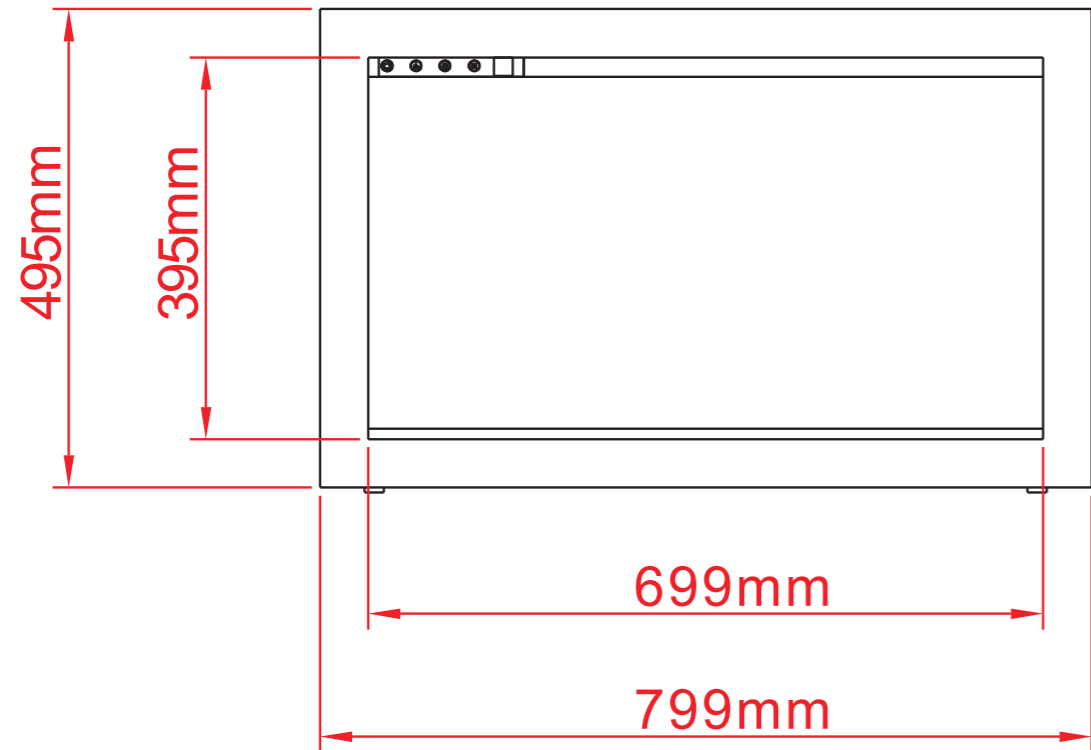

### TECHNICAL SPECIFICATIONS

VOLTS	120 V 60Hz	
AMPS	10	
WATTS	1465 W	
HEATER	HIGH	1465 watts
	LOW	600 watts
NO HEATER	22 watts	
LAMPS	TYPE	LED
	WATTS	
	TOTAL WATTS	22 watts
ROTOR MOTOR	1 at 5 watts	
HEIGHT,WIDTH,DEPTH	19 1/8" x 29 3/8" x 11 3/8"	
GLASS VIEWING OPENING	14 3/8" X 27 1/2"	
GLASS SIZE	15" X 28"	
SHIPPING SIZE	21 1/2" x 34 3/8" x 14 5/8"	
SHIPPING WEIGHT	68.6 lbs	
	UNIT	52.5 lbs
GLASS FRONT	Included	
PLUG LOCATION	Left Side	
CORD LENGTH	76"	
APPROX. HEATING AREA	400 sq ft	

SERIES	MODEL		REV
TRADITIONAL	TRD-30		1
SCALE 1"=1'-0"	DATE: 8/5/2019	SHEET 1 OF 1	

### TECHNICAL SPECIFICATIONS

VOLTS	120 V 60Hz	
AMPS	10	
WATTS	1465 W	
HEATER	HIGH	1465 watts
	LOW	600 watts
NO HEATER	22 watts	
LAMPS	TYPE	LED
	WATTS	
	TOTAL WATTS	22 watts
ROTOR MOTOR	1 at 5 watts	
HEIGHT,WIDTH,DEPTH	48.5 x 74.7 x 28.8 cm	
GLASS VIEWING OPENING	36.4 X 69.9 cm	
GLASS SIZE	38.2 X 71.1 cm	
SHIPPING SIZE	54.5 x 87.2 x 37 cm	
SHIPPING WEIGHT	31.1 Kgs	
	UNIT	23.8 Kgs
GLASS FRONT	Included	
PLUG LOCATION	Left Side	
CORD LENGTH	193 cm	
APPROX. HEATING AREA	37 sqm	

*Amantii*

SERIES TRADITIONAL	MODEL TRD-30		REV 1
SCALE 1:12	DATE: 8/5/2019		SHEET 1 OF 1