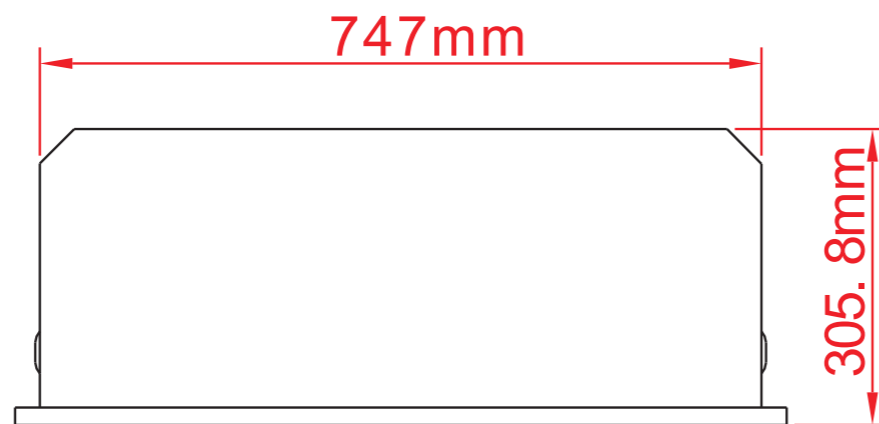

### TECHNICAL SPECIFICATIONS

VOLTS	120 V 60Hz	
AMPS	10	
WATTS	1465 W	
HEATER	HIGH	1465 watts
	LOW	600 watts
NO HEATER	22 watts	
LAMPS	TYPE	LED
	WATTS	
	TOTAL WATTS	22 watts
ROTOR MOTOR	1 at 5 watts	
HEIGHT,WIDTH,DEPTH	19 1/8" x 29 3/8" x 11 3/8"	
GLASS VIEWING OPENING	14 3/8" X 27 1/2"	
GLASS SIZE	15" X 28"	
SHIPPING SIZE	21 1/2" x 34 3/8" x 14 5/8"	
SHIPPING WEIGHT	68.6 lbs	
	UNIT	52.5 lbs
GLASS FRONT	Included	
PLUG LOCATION	Left Side	
CORD LENGTH	76"	
APPROX. HEATING AREA	400 sq ft	

SERIES	MODEL		REV
TRADITIONAL	TRD-30		1
SCALE 1"=1'-0"	DATE: 8/5/2019	SHEET 1 OF 1	

### TECHNICAL SPECIFICATIONS

VOLTS	120 V 60Hz	
AMPS	10	
WATTS	1465 W	
HEATER	HIGH	1465 watts
	LOW	600 watts
NO HEATER	22 watts	
LAMPS	TYPE	LED
	WATTS	
	TOTAL WATTS	22 watts
ROTOR MOTOR	1 at 5 watts	
HEIGHT,WIDTH,DEPTH	48.5 x 74.7 x 28.8 cm	
GLASS VIEWING OPENING	36.4 X 69.9 cm	
GLASS SIZE	38.2 X 71.1 cm	
SHIPPING SIZE	54.5 x 87.2 x 37 cm	
SHIPPING WEIGHT	31.1 Kgs	
	UNIT	23.8 Kgs
GLASS FRONT	Included	
PLUG LOCATION	Left Side	
CORD LENGTH	193 cm	
APPROX. HEATING AREA	37 sqm	

*Amantii*

SERIES TRADITIONAL	MODEL TRD-30		REV 1
SCALE 1:12	DATE: 8/5/2019		SHEET 1 OF 1