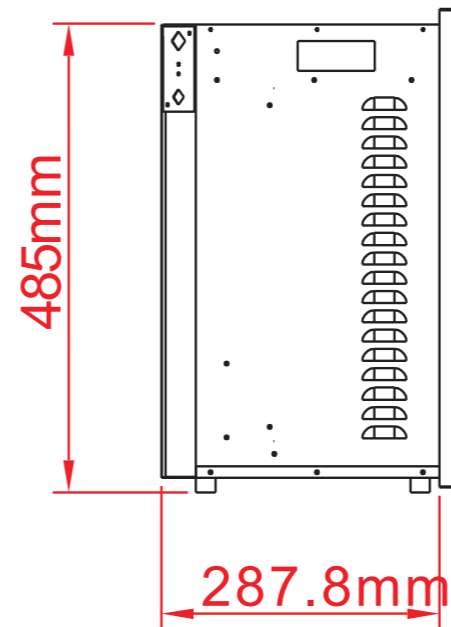

### TECHNICAL SPECIFICATIONS

VOLTS	120 V 60Hz	
AMPS	10	
WATTS	1465 W	
HEATER	HIGH	1465 watts
	LOW	600 watts
NO HEATER	22 watts	
LAMPS	TYPE	LED
	WATTS	
	TOTAL WATTS	22 watts
ROTOR MOTOR	1 at 5 watts	
HEIGHT,WIDTH,DEPTH	19 1/8" x 29 3/8" x 11 3/8"	
GLASS VIEWING OPENING	14 3/8" X 27 1/2"	
GLASS SIZE	15" X 28"	
SHIPPING SIZE	21 1/2" x 34 3/8" x 14 5/8"	
SHIPPING WEIGHT	68.6 lbs	
	UNIT	52.5 lbs
GLASS FRONT	Included	
PLUG LOCATION	Left Side	
CORD LENGTH	76"	
APPROX. HEATING AREA	400 sq ft	

SERIES	MODEL		REV
TRADITIONAL	TRD-30		1
SCALE 1"=1'-0"	DATE: 8/5/2019	SHEET 1 OF 1	

### TECHNICAL SPECIFICATIONS

VOLTS	120 V 60Hz	
AMPS	10	
WATTS	1465 W	
HEATER	HIGH	1465 watts
	LOW	600 watts
NO HEATER	22 watts	
LAMPS	TYPE	LED
	WATTS	
	TOTAL WATTS	22 watts
ROTOR MOTOR	1 at 5 watts	
HEIGHT,WIDTH,DEPTH	48.5 x 74.7 x 28.8 cm	
GLASS VIEWING OPENING	36.4 X 69.9 cm	
GLASS SIZE	38.2 X 71.1 cm	
SHIPPING SIZE	54.5 x 87.2 x 37 cm	
SHIPPING WEIGHT	31.1 Kgs	
	UNIT	23.8 Kgs
GLASS FRONT	Included	
PLUG LOCATION	Left Side	
CORD LENGTH	193 cm	
APPROX. HEATING AREA	37 sqm	

*Amantii*

SERIES TRADITIONAL	MODEL TRD-30		REV 1
SCALE 1:12	DATE: 8/5/2019		SHEET 1 OF 1