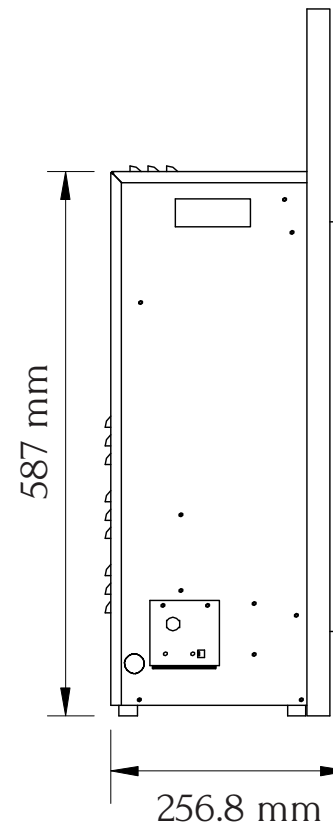

TECHNICAL SPECIFICATIONS

VOLTS		120
AMPS		12.5
WATTS		1500
HEATER	HIGH	1500 watts
	LOW	750 watts
NO HEATER		19 watts
LAMPS	QUANTITY	LED
	WATTS	
	TOTAL WATTS	22 watts
ROTOR MOTOR		1 at 5 watts
HEIGHT, WIDTH, DEPTH		23 1/8 x 33 1/8 x 8 1/2
GLASS VIEWING OPENING		17 3/8 x 27 5/8
SURROUND SIZE		30 x 42
SHIPPING SIZE		32 3/4 x 45 1/8 x 12 3/4
SHIPPING WEIGHT	UNIT	73 lbs
	GLASS FRONT	Included
PLUG LOCATION		Left Side
CORD LENGTH		74"
APPROX. HEATING AREA		400 sq ft

SERIES INSERT	MODEL INS-FM-34		REV 1
SCALE 1" = 1'-0"	DATE: 9/1/2014		SHEET 1 OF 1

TECHNICAL SPECIFICATIONS		
VOLTS		120
AMPS		12.5
WATTS		1500
HEATER	HIGH	1500 watts
	LOW	750 watts
NO HEATER		19 watts
LAMPS	QUANTITY	LED
	WATTS	
	TOTAL WATTS	22 watts
ROTOR MOTOR		1 at 5 watts
HEIGHT, WIDTH, DEPTH		58.7 x 84 x 76.2 cm
GLASS VIEWING OPENING		441.3 x 70.2 cm
SURROUND SIZE		76.2 x 106.8 cm
SHIPPING SIZE		114.4 x 31.8 x 82.6 cm
SHIPPING WEIGHT		33 kg
	UNIT	
	GLASS FRONT	Included
PLUG LOCATION		Left Side
CORD LENGTH		190 cm
APPROX. HEATING AREA		37 sqm

SERIES	MODEL		REV
INSERT	INS-FM-34		1
SCALE 1:12	DATE: 9/1/2014	SHEET 1 OF 1	