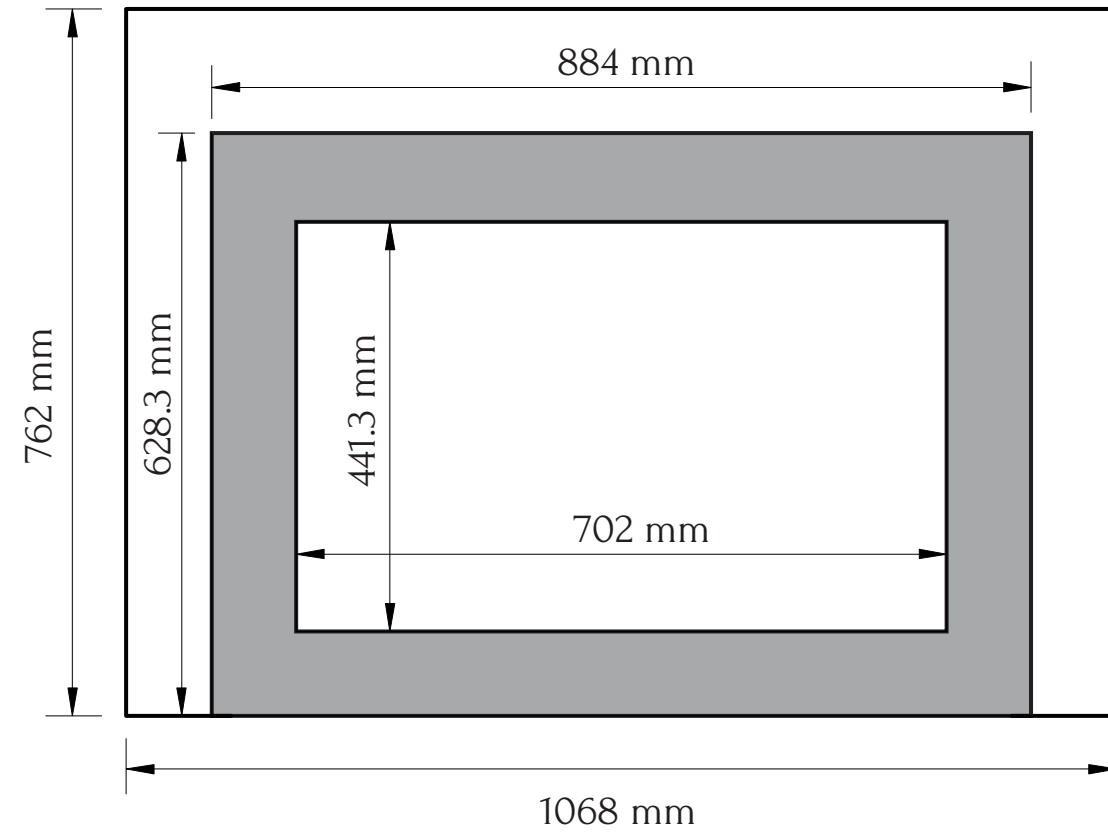

TECHNICAL SPECIFICATIONS

VOLTS		120
AMPS		12.5
WATTS		1500
HEATER	HIGH	1500 watts
	LOW	750 watts
NO HEATER		19 watts
LAMPS	QUANTITY	LED
	WATTS	
	TOTAL WATTS	22 watts
ROTOR MOTOR		1 at 5 watts
HEIGHT, WIDTH, DEPTH		23 1/8 x 33 1/8 x 8 1/2
GLASS VIEWING OPENING		17 3/8 x 27 5/8
SURROUND SIZE		30 x 42
SHIPPING SIZE		32 3/4 x 45 1/8 x 12 3/4
SHIPPING WEIGHT	UNIT	73 lbs
	GLASS FRONT	Included
PLUG LOCATION		Left Side
CORD LENGTH		74"
APPROX. HEATING AREA		400 sq ft

SERIES INSERT	MODEL INS-FM-34		REV 1
SCALE 1" = 1'-0"	DATE: 9/1/2014		SHEET 1 OF 1

TECHNICAL SPECIFICATIONS		
VOLTS		120
AMPS		12.5
WATTS		1500
HEATER	HIGH	1500 watts
	LOW	750 watts
NO HEATER		19 watts
LAMPS	QUANTITY	LED
	WATTS	
	TOTAL WATTS	22 watts
ROTOR MOTOR		1 at 5 watts
HEIGHT, WIDTH, DEPTH		58.7 x 84 x 76.2 cm
GLASS VIEWING OPENING		441.3 x 70.2 cm
SURROUND SIZE		76.2 x 106.8 cm
SHIPPING SIZE		114.4 x 31.8 x 82.6 cm
SHIPPING WEIGHT		33 kg
	UNIT	
	GLASS FRONT	Included
PLUG LOCATION		Left Side
CORD LENGTH		190 cm
APPROX. HEATING AREA		37 sqm

SERIES	MODEL		REV
INSERT	INS-FM-34		1
SCALE 1:12	DATE: 9/1/2014	SHEET 1 OF 1	