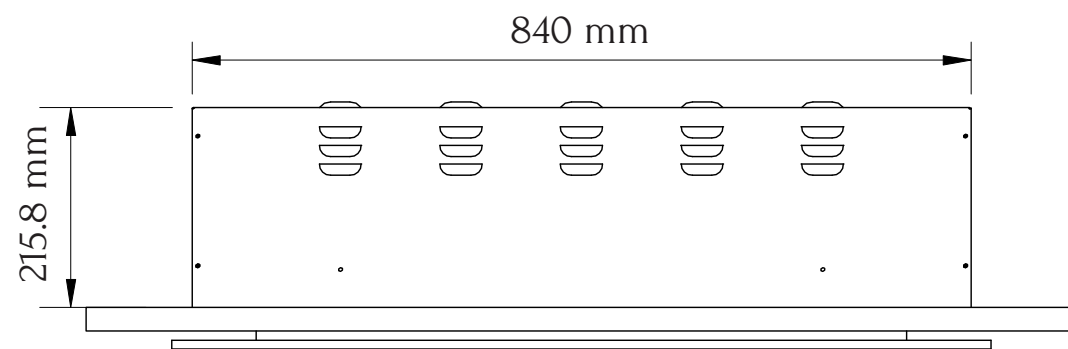

TECHNICAL SPECIFICATIONS

VOLTS		120
AMPS		12.5
WATTS		1500
HEATER	HIGH	1500 watts
	LOW	750 watts
NO HEATER		19 watts
LAMPS	QUANTITY	LED
	WATTS	
	TOTAL WATTS	22 watts
ROTOR MOTOR		1 at 5 watts
HEIGHT, WIDTH, DEPTH		23 1/8 x 33 1/8 x 8 1/2
GLASS VIEWING OPENING		17 3/8 x 27 5/8
SURROUND SIZE		30 x 42
SHIPPING SIZE		32 3/4 x 45 1/8 x 12 3/4
SHIPPING WEIGHT	UNIT	73 lbs
	GLASS FRONT	Included
PLUG LOCATION		Left Side
CORD LENGTH		74"
APPROX. HEATING AREA		400 sq ft

SERIES INSERT	MODEL INS-FM-34		REV 1
SCALE 1" = 1'-0"	DATE: 9/1/2014		SHEET 1 OF 1

TECHNICAL SPECIFICATIONS		
VOLTS		120
AMPS		12.5
WATTS		1500
HEATER	HIGH	1500 watts
	LOW	750 watts
NO HEATER		19 watts
LAMPS	QUANTITY	LED
	WATTS	
	TOTAL WATTS	22 watts
ROTOR MOTOR		1 at 5 watts
HEIGHT, WIDTH, DEPTH		58.7 x 84 x 76.2 cm
GLASS VIEWING OPENING		441.3 x 70.2 cm
SURROUND SIZE		76.2 x 106.8 cm
SHIPPING SIZE		114.4 x 31.8 x 82.6 cm
SHIPPING WEIGHT		33 kg
	UNIT	
	GLASS FRONT	Included
PLUG LOCATION		Left Side
CORD LENGTH		190 cm
APPROX. HEATING AREA		37 sqm

SERIES	MODEL		REV
INSERT	INS-FM-34		1
SCALE 1:12	DATE: 9/1/2014	SHEET 1 OF 1	