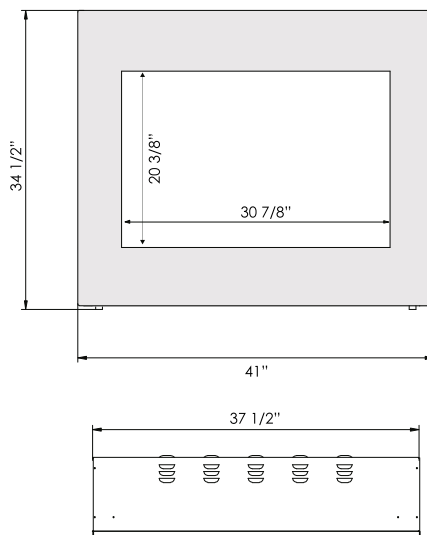

The ZECL-33-3624 also fits into our optional Aspen Series cabinetry (see page 8).

Volts	120
Amps	12.5
Watts	1500 max
Heater	1500 watts high, 750 watts low
No Heater	22 watts
Lamps	LED 22 watts
Rotor Motor	1 at 5 watts
Height, Width, Depth	22 1/4 x 30 3/4 x 8 1/2
Glass Viewing Opening	25 x 11 5/8
Glass Size	35 x 24
Shipping Size	26 x 38 1/4 x 12 1/4
Shipping Weight	64 lbs. Glass Included
Cord Length	76"

Volts	120
Amps	12.5
Watts	1500 max
Heater	1500 watts high, 750 watts low
No Heater	22 watts
Lamps	LED 22 watts
Rotor Motor	1 at 5 watts
Height, Width, Depth	32 x 37 1/2 x 8 1/2
Glass Viewing Opening	30 7/8 x 20 3/8
Glass Size	41 x 34 1/2
Shipping Size	36 3/8 x 44 1/8 x 12 1/4
Shipping Weight	86 lbs. Glass Included
Cord Length	76"

Volts	120
Amps	12.5
Watts	1500 max
Heater	1500 watts high, 750 watts low
No Heater	22 watts
Lamps	LED 22 watts
Rotor Motor	1 at 5 watts
Height, Width, Depth	37 3/4 x 24 1/4 x 8 1/2
Glass Viewing Opening	21 1/2 x 26 3/4
Glass Size	29 1/2 x 38 3/4
Shipping Size	41 x 32 1/2 x 12 1/4
Shipping Weight	66 lbs. Glass Included
Cord Length	76"

39P SPECIFICATIONS

Volts	120
Amps	14
Watts	1515
Heater	1350 watts high, 675 watts low
No Heater	165 watts
Lamps	4 each 40 watt Candelabra Incandescent, 160 watts total
Rotor Motor	1@5 watts
Height, Width, Depth	31 3/4 h x 36 w x 5 7/8 d
Glass Viewing Opening	34 7/8 w x 19 5/8 h
Glass Size	35 1/2 w x 20 5/8 h
Shipping Size	40 x 10 x 35
Shipping Weight	74 lbs. Glass Included