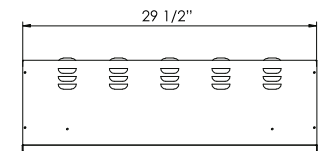

ZECL-26-2923 (shown above) with log set, is included with the Zero Clearance Series and Insert Series.

Volts	120
Amps	12.5
Watts	1500 max
Heater	1500 watts high, 750 watts low
No Heater	22 watts
Lamps	LED 22 watts
Rotor Motor	1 at 5 watts
Height, Width, Depth	22 1/2 x 25 1/2 x 8 1/2
Glass Viewing Opening	21 x 11 3/8
Glass Size	29 1/4 x 23
Shipping Size	25 1/4 x 32 3/4 x 12 1/4
Shipping Weight	55 lbs. Glass Included
Cord Length	76"

The ZECL-30-3226 also fits into our optional Aspen Series cabinetry (see page 8).

Volts	120
Amps	12.5
Watts	1500 max
Heater	1500 watts high, 750 watts low
No Heater	22 watts
Lamps	LED 22 watts
Rotor Motor	1 at 5 watts
Height, Width, Depth	24 3/4 x 29 1/2 x 8 1/2
Glass Viewing Opening	24 5/8 x 13
Glass Size	32 1/2 x 25 5/8
Shipping Size	25 1/4 x 32 3/4 x 12 1/4
Shipping Weight	64 lbs. Glass Included
Cord Length	76"