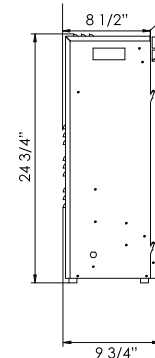

Hot & Fashionable.

Designed for new construction or renovation projects, the electric ZECL-30-3226 is an excellent alternative to gas or wood fireplaces. Quick and easy installation allow for immediate enjoyment of the state-of-the-art flame and heating system. Comes with three colors of fire glass media & fire log.

The ZECL-30-3226 also fits into our optional Aspen Series cabinetry (see page 8).

Volts	120
Amps	12.5
Watts	1500 max
Heater	1500 watts high, 750 watts low
No Heater	22 watts
Lamps	LED 22 watts
Rotor Motor	1 at 5 watts
Height, Width, Depth	24 3/4 x 29 1/2 x 8 1/2
Glass Viewing Opening	24 5/8 x 13
Glass Size	32 1/2 x 25 5/8
Shipping Size	25 1/4 x 32 3/4 x 12 1/4
Shipping Weight	64 lbs. Glass Included
Cord Length	76"