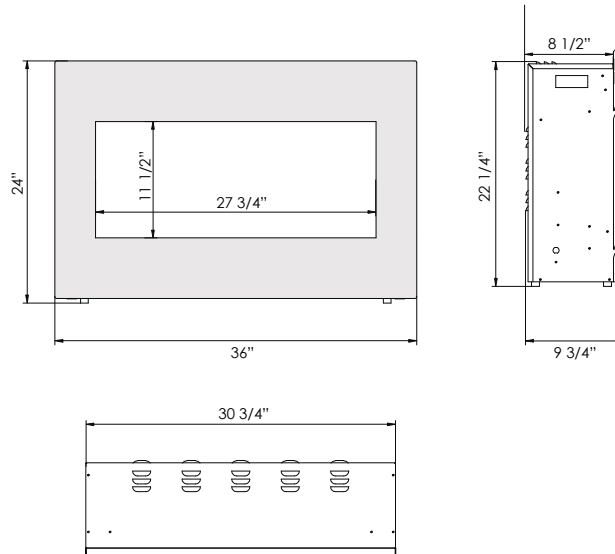

The ZECL-33-3624 also fits into our optional Aspen Series cabinetry (see page 8).

Volts	120
Amps	12.5
Watts	1500 max
Heater	1500 watts high, 750 watts low
No Heater	22 watts
Lamps	LED 22 watts
Rotor Motor	1 at 5 watts
Height, Width, Depth	22 1/4 x 30 3/4 x 8 1/2
Glass Viewing Opening	25 x 11 5/8
Glass Size	35 x 24
Shipping Size	26 x 38 1/4 x 12 1/4
Shipping Weight	64 lbs. Glass Included
Cord Length	76"

Volts	120
Amps	12.5
Watts	1500 max
Heater	1500 watts high, 750 watts low
No Heater	22 watts
Lamps	LED 22 watts
Rotor Motor	1 at 5 watts
Height, Width, Depth	32 x 37 1/2 x 8 1/2
Glass Viewing Opening	30 7/8 x 20 3/8
Glass Size	41 x 34 1/2
Shipping Size	36 3/8 x 44 1/8 x 12 1/4
Shipping Weight	86 lbs. Glass Included
Cord Length	76"

Volts	120
Amps	12.5
Watts	1500 max
Heater	1500 watts high, 750 watts low
No Heater	22 watts
Lamps	LED 22 watts
Rotor Motor	1 at 5 watts
Height, Width, Depth	37 3/4 x 24 1/4 x 8 1/2
Glass Viewing Opening	21 1/2 x 26 3/4
Glass Size	29 1/2 x 38 3/4
Shipping Size	41 x 32 1/2 x 12 1/4
Shipping Weight	66 lbs. Glass Included
Cord Length	76"