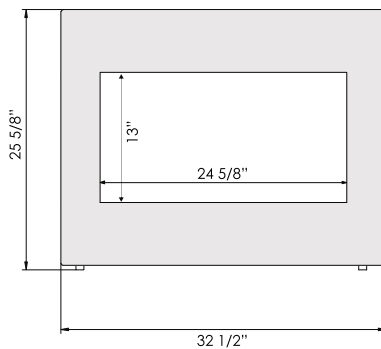

ZECL-26-2923 (shown above) with log set, is included with the Zero Clearance Series and Insert Series.

Volts	120
Amps	12.5
Watts	1500 max
Heater	1500 watts high, 750 watts low
No Heater	22 watts
Lamps	LED 22 watts
Rotor Motor	1 at 5 watts
Height, Width, Depth	22 1/2 x 25 1/2 x 8 1/2
Glass Viewing Opening	21 x 11 3/8
Glass Size	29 1/4 x 23
Shipping Size	25 1/4 x 32 3/4 x 12 1/4
Shipping Weight	55 lbs. Glass Included
Cord Length	76"

The ZECL-30-3226 also fits into our optional Aspen Series cabinetry (see page 8).

Volts	120
Amps	12.5
Watts	1500 max
Heater	1500 watts high, 750 watts low
No Heater	22 watts
Lamps	LED 22 watts
Rotor Motor	1 at 5 watts
Height, Width, Depth	24 3/4 x 29 1/2 x 8 1/2
Glass Viewing Opening	24 5/8 x 13
Glass Size	32 1/2 x 25 5/8
Shipping Size	25 1/4 x 32 3/4 x 12 1/4
Shipping Weight	64 lbs. Glass Included
Cord Length	76"

Volts	120
Amps	12.5
Watts	1500 max
Heater	1500 watts high, 750 watts low
No Heater	22 watts
Lamps	LED 22 watts
Rotor Motor	1 at 5 watts
Height, Width, Depth	32 x 37 1/2 x 8 1/2
Glass Viewing Opening	30 7/8 x 20 3/8
Glass Size	41 x 34 1/2
Shipping Size	36 3/8 x 44 1/8 x 12 1/4
Shipping Weight	86 lbs. Glass Included
Cord Length	76"

Volts	120
Amps	12.5
Watts	1500 max
Heater	1500 watts high, 750 watts low
No Heater	22 watts
Lamps	LED 22 watts
Rotor Motor	1 at 5 watts
Height, Width, Depth	37 3/4 x 24 1/4 x 8 1/2
Glass Viewing Opening	21 1/2 x 26 3/4
Glass Size	29 1/2 x 38 3/4
Shipping Size	41 x 32 1/2 x 12 1/4
Shipping Weight	66 lbs. Glass Included
Cord Length	76"