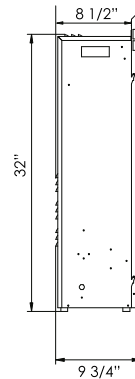

Volts	120
Amps	12.5
Watts	1500 max
Heater	1500 watts high, 750 watts low
No Heater	22 watts
Lamps	LED 22 watts
Rotor Motor	1 at 5 watts
Height, Width, Depth	32 x 37 1/2 x 8 1/2
Glass Viewing Opening	30 7/8 x 20 3/8
Glass Size	41 x 34 1/2
Shipping Size	36 3/8 x 44 1/8 x 12 1/4
Shipping Weight	86 lbs. Glass Included
Cord Length	76"

Volts	120
Amps	12.5
Watts	1500 max
Heater	1500 watts high, 750 watts low
No Heater	22 watts
Lamps	LED 22 watts
Rotor Motor	1 at 5 watts
Height, Width, Depth	37 3/4 x 24 1/4 x 8 1/2
Glass Viewing Opening	21 1/2 x 26 3/4
Glass Size	29 1/2 x 38 3/4
Shipping Size	41 x 32 1/2 x 12 1/4
Shipping Weight	66 lbs. Glass Included
Cord Length	76"

Volts	120
Amps	14
Watts	1435
Heater	1350 watts high, 675 watts low
No Heater	85 watts
Lamps	2 each 40 watt Candelabra Incandescent, 80 watts total
Rotor Motor	1@5 watts
Height, Width, Depth	27 3/4 h x 30 1/8 w x 5 7/8 d
Glass Viewing Opening	28-3/4 x 20-1/8
Glass Size	28-3/4 x 20-1/8
Shipping Size	34 x 10 x 31
Shipping Weight	62 lbs. Glass Included

39P SPECIFICATIONS

Volts	120
Amps	14
Watts	1515
Heater	1350 watts high, 675 watts low
No Heater	165 watts
Lamps	4 each 40 watt Candelabra Incandescent, 160 watts total
Rotor Motor	1@5 watts
Height, Width, Depth	31 3/4 h x 36 w x 5 7/8 d
Glass Viewing Opening	34 7/8 w x 19 5/8 h
Glass Size	35 1/2 w x 20 5/8 h
Shipping Size	40 x 10 x 35
Shipping Weight	74 lbs. Glass Included