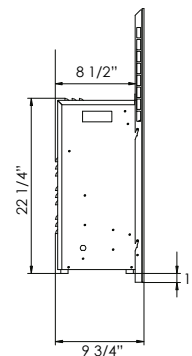

Volts	120
Amps	12.5
Watts	1500 max
Heater	1500 watts high, 750 watts low
No Heater	22 watts
Lamps	LED 22 watts
Rotor Motor	1@5 watts
Height, Width, Depth	16 3/4 x 25 1/4 x 8 1/2
Glass Viewing Opening	23 3/4 x 9 1/2
Glass Size	38 x 25
Shipping Size	27 1/4 x 41 3/8 x 12 1/4
Shipping Weight	62 lbs. Glass Included

Volts	120
Amps	12.5
Watts	1500 max
Heater	1500 watts high, 750 watts low
No Heater	22 watts
Lamps	LED 22 watts
Rotor Motor	1@5 watts
Height, Width, Depth	19 1/4 x 29 1/2 x 8 1/2
Glass Viewing Opening	27 3/4 x 11 1/2
Glass Size	42 x 30
Shipping Size	32 3/8 x 44 3/4 x 12 1/4
Shipping Weight	73 lbs. Glass Included

Volts	120
Amps	12.5
Watts	1500 max
Heater	1500 watts high, 750 watts low
No Heater	22 watts
Lamps	LED 22 watts
Rotor Motor	1@5 watts
Height, Width, Depth	22 1/4 x 30 3/4 x 8 1/2
Glass Viewing Opening	29 1/4 x 11 3/4
Glass Size	42 x 30
Shipping Size	32 3/8 x 45 1/8 x 12 1/4
Shipping Weight	80 lbs. Glass Included