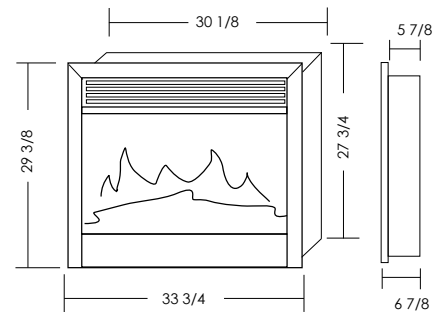

33P Electric Fireplace

Eco-friendly and practical. This easy-to-install electric, zero clearance fireplace instantly brings your existing gas fireplace to life. With lifelike flame technology get the look of a wood fire with a realistic log set and ember bed. The unit can be operated with flame only or flame and heat.