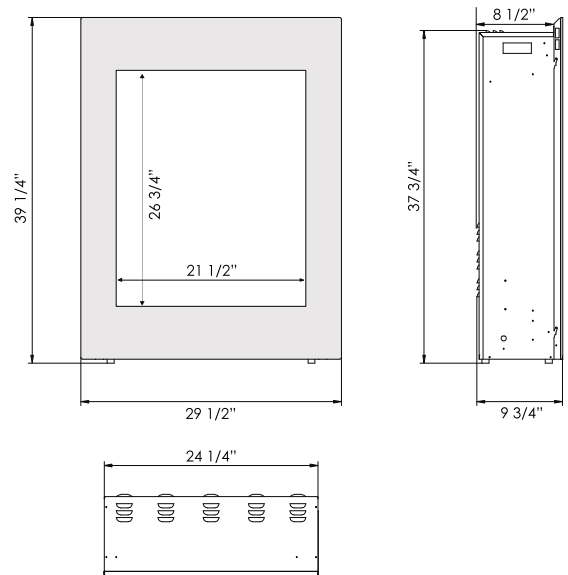

Volts	120
Amps	12.5
Watts	1500 max
Heater	1500 watts high, 750 watts low
No Heater	22 watts
Lamps	LED 22 watts
Rotor Motor	1 at 5 watts
Height, Width, Depth	32 x 37 1/2 x 8 1/2
Glass Viewing Opening	30 7/8 x 20 3/8
Glass Size	41 x 34 1/2
Shipping Size	36 3/8 x 44 1/8 x 12 1/4
Shipping Weight	86 lbs. Glass Included
Cord Length	76"

Volts	120
Amps	12.5
Watts	1500 max
Heater	1500 watts high, 750 watts low
No Heater	22 watts
Lamps	LED 22 watts
Rotor Motor	1 at 5 watts
Height, Width, Depth	37 3/4 x 24 1/4 x 8 1/2
Glass Viewing Opening	21 1/2 x 26 3/4
Glass Size	29 1/2 x 38 3/4
Shipping Size	41 x 32 1/2 x 12 1/4
Shipping Weight	66 lbs. Glass Included
Cord Length	76"