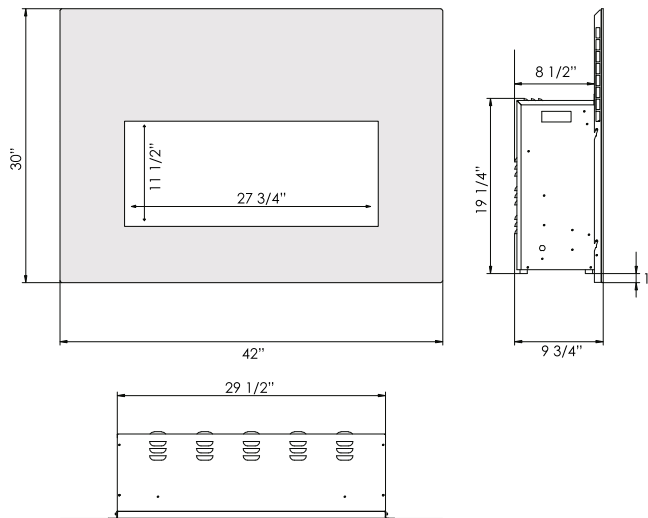

Volts	120
Amps	12.5
Watts	1500 max
Heater	1500 watts high, 750 watts low
No Heater	22 watts
Lamps	LED 22 watts
Rotor Motor	1@5 watts
Height, Width, Depth	16 3/4 x 25 1/4 x 8 1/2
Glass Viewing Opening	23 3/4 x 9 1/2
Glass Size	38 x 25
Shipping Size	27 1/4 x 41 3/8 x 12 1/4
Shipping Weight	62 lbs. Glass Included

Volts	120
Amps	12.5
Watts	1500 max
Heater	1500 watts high, 750 watts low
No Heater	22 watts
Lamps	LED 22 watts
Rotor Motor	1@5 watts
Height, Width, Depth	19 1/4 x 29 1/2 x 8 1/2
Glass Viewing Opening	27 3/4 x 11 1/2
Glass Size	42 x 30
Shipping Size	32 3/8 x 44 3/4 x 12 1/4
Shipping Weight	73 lbs. Glass Included