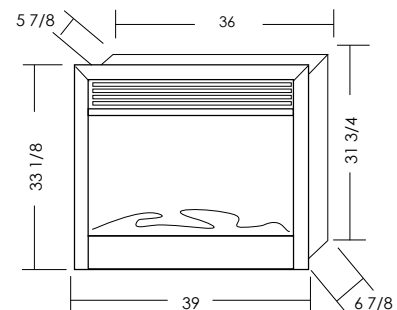

39P Electric Fireplace

A twin to the 33" model, this larger eco-friendly electric, zero clearance fireplace is easy-to-install and allows the warmth and comfort of a lifelike fire, making it practical for condo or apartment living. Get the look of a wood fire with a realistic log set and ember bed. The unit can be operated with flame only or flame and heat.