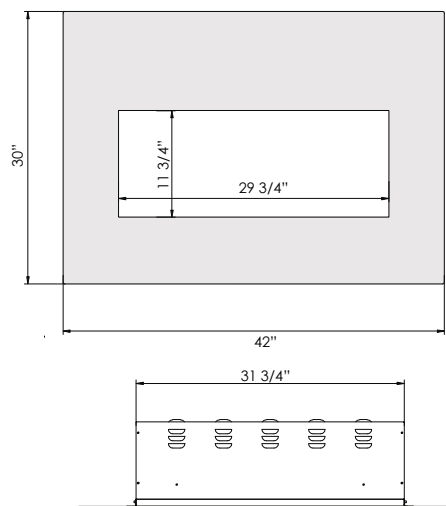

Volts	120
Amps	12.5
Watts	1500 max
Heater	1500 watts high, 750 watts low
No Heater	22 watts
Lamps	LED 22 watts
Rotor Motor	1@5 watts
Height, Width, Depth	19 1/4 x 29 1/2 x 8 1/2
Glass Viewing Opening	27 3/4 x 11 1/2
Glass Size	42 x 30
Shipping Size	32 3/8 x 44 3/4 x 12 1/4
Shipping Weight	73 lbs. Glass Included

Volts	120
Amps	12.5
Watts	1500 max
Heater	1500 watts high, 750 watts low
No Heater	22 watts
Lamps	LED 22 watts
Rotor Motor	1@5 watts
Height, Width, Depth	22 1/4 x 30 3/4 x 8 1/2
Glass Viewing Opening	29 1/4 x 11 3/4
Glass Size	42 x 30
Shipping Size	32 3/8 x 45 1/8 x 12 1/4
Shipping Weight	80 lbs. Glass Included