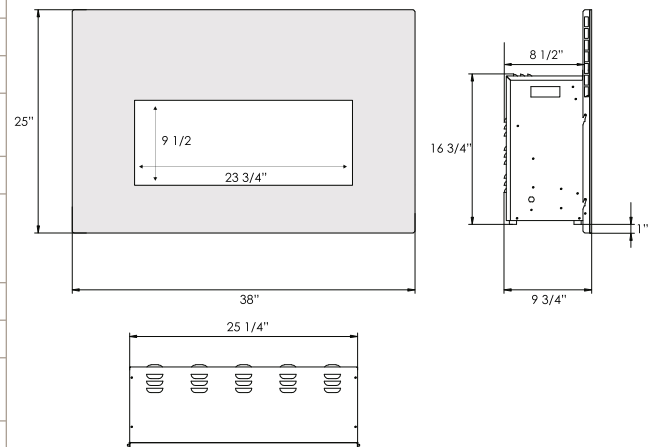

Ideal for Home Improvements

Designed as an alternative for wood or gas inserts the INSERT-26-3825 is modern and sophisticated. This unit is quick and easy to install making it an ideal application if you are renovating an existing fireplace. Comes with three colors of fire glass media & log.

Volts	120
Amps	12.5
Watts	1500 max
Heater	1500 watts high, 750 watts low
No Heater	22 watts
Lamps	LED 22 watts
Rotor Motor	1@5 watts
Height, Width, Depth	16 3/4 x 25 1/4 x 8 1/2
Glass Viewing Opening	23 3/4 x 9 1/2
Glass Size	38 x 25
Shipping Size	27 1/4 x 41 3/8 x 12 1/4
Shipping Weight	62 lbs. Glass Included