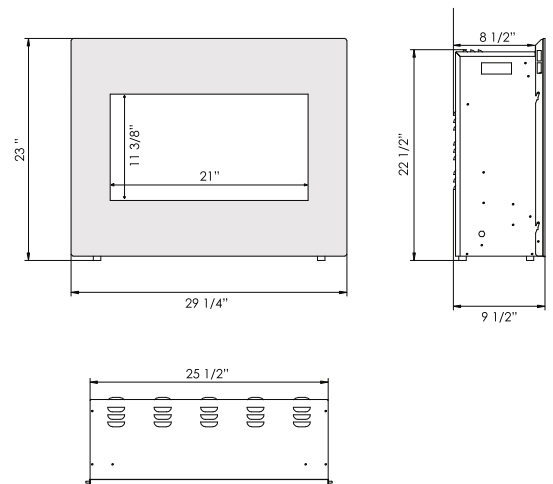

ZECL-26-2923 (shown above) with log set, is included with the Zero Clearance Series and Insert Series.

Volts	120
Amps	12.5
Watts	1500 max
Heater	1500 watts high, 750 watts low
No Heater	22 watts
Lamps	LED 22 watts
Rotor Motor	1 at 5 watts
Height, Width, Depth	22 1/2 x 25 1/2 x 8 1/2
Glass Viewing Opening	21 x 11 3/8
Glass Size	29 1/4 x 23
Shipping Size	25 1/4 x 32 3/4 x 12 1/4
Shipping Weight	55 lbs. Glass Included
Cord Length	76"

Volts	120
Amps	12.5
Watts	1500 max
Heater	1500 watts high, 750 watts low
No Heater	22 watts
Lamps	LED 22 watts
Rotor Motor	1 at 5 watts
Height, Width, Depth	32 x 37 1/2 x 8 1/2
Glass Viewing Opening	30 7/8 x 20 3/8
Glass Size	41 x 34 1/2
Shipping Size	36 3/8 x 44 1/8 x 12 1/4
Shipping Weight	86 lbs. Glass Included
Cord Length	76"

Volts	120
Amps	12.5
Watts	1500 max
Heater	1500 watts high, 750 watts low
No Heater	22 watts
Lamps	LED 22 watts
Rotor Motor	1 at 5 watts
Height, Width, Depth	37 3/4 x 24 1/4 x 8 1/2
Glass Viewing Opening	21 1/2 x 26 3/4
Glass Size	29 1/2 x 38 3/4
Shipping Size	41 x 32 1/2 x 12 1/4
Shipping Weight	66 lbs. Glass Included
Cord Length	76"

Volts	120
Amps	14
Watts	1435
Heater	1350 watts high, 675 watts low
No Heater	85 watts
Lamps	2 each 40 watt Candelabra Incandescent, 80 watts total
Rotor Motor	1@5 watts
Height, Width, Depth	27 3/4 h x 30 1/8 w x 5 7/8 d
Glass Viewing Opening	28-3/4 x 20-1/8
Glass Size	28-3/4 x 20-1/8
Shipping Size	34 x 10 x 31
Shipping Weight	62 lbs. Glass Included