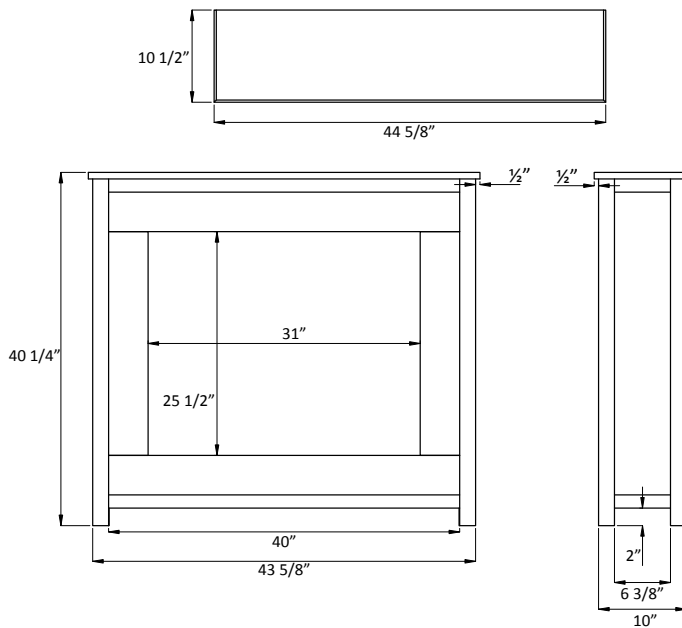

ASPEN SERIES CABINETRY

Quality Craftsmanship.

The Aspen Series Cabinetry is beautifully hand crafted from maple hardwood and is the perfect mantle to house the ZECL-33-3420. The Aspen mantle is available unfinished and ready to take on any color you choose, as well as in two stained finishes - Simply White and Espresso. The Aspen is easy to assemble and available only for the ZECL-33-3240. Cabinet (above) shown in Espresso. Unassembled pieces shown below.