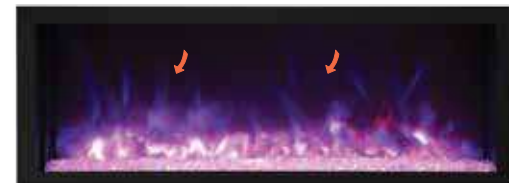

BI-60-DEEP-XT